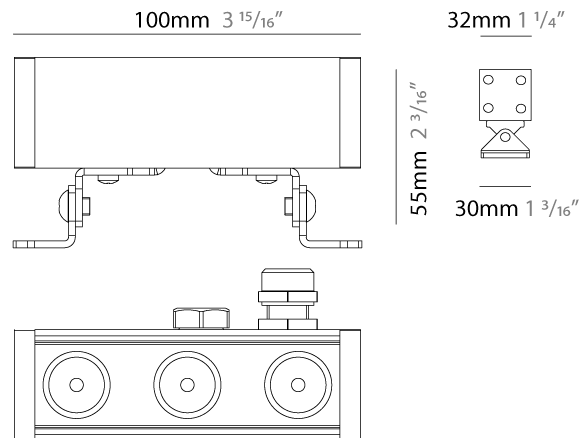

1. To build a product code in our configurator select the specify button on the base model # product page
2. To build a manual product code on this datasheet choose from the options listed below in blue font and add the suffix to the base model #

GENERAL

Series: Mini Corniche
Brand: Platek
Division: Exterior
Mounting Type: Surface
Mounting Location: Wall
Subcategory: Wallwash

PHYSICAL

Shape: Rectangle
Length (mm): 100
Length (in): 3 ¹⁵/₁₆
Width (mm): 32
Width (in): 1 ¹/₄
Height (mm): 32
Height (in): 1 ¹/₄
Extension (mm): 55
Extension (in): 2 ³/₁₆
Light Distribution: Adjustable / Direct
Weight (kg): 1.2
Weight (lbs): 2.6
Screws: A4 stainless steel
Diffuser: Clear tempered glass
Gasket: Gore-Tex valve to prevent condensation inside the fitting.
Fixture Finish: [BLK / WHI / GRY / COR / ANT / BRZ](#)
Fixture Material: Extruded Aluminum

ELECTRICAL

Lamp Type: LED
Total Output Wattage (W): 6
Dimming: Bluetooth technology or DMX
Control Gear: DMX
Driver Included: No
Driver Location: Remote
Driver Type: Constant Current - Universal
Driver Class: Class 2
Input Voltage (V): 120 - 277
Constant Current (MA): 500

LED

Number of LEDs: 4
Color Temperature (°K): RGBW
CRI: >80 CRI
Lamp Life (hrs): 60000
Special LEDs offerings: RGBW

OPTICAL

Optic°: [26 / 40 / ELL](#)

RATINGS AND CERTIFICATIONS

Certified By: Certified for North American Standards
IP rating: IP65
IK Rating: IK07
Bug Rating: B1 U0 G0

PROJECT
TYPE
SPECIFIER
QUANTITY
DATE