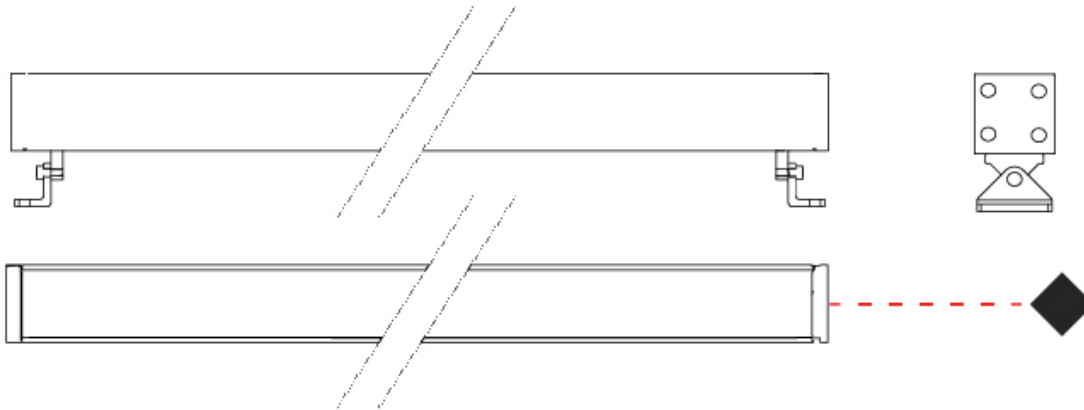

MINI CORNICHE SURFACE

E9W554-

PROJECT _____

TYPE _____

SPECIFIER _____

QUANTITY _____

DATE _____

E