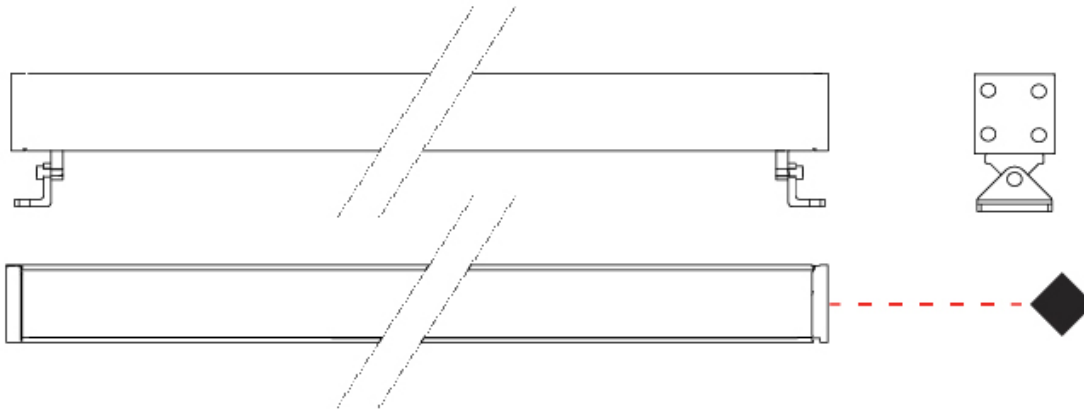

MINI CORNICHE SURFACE

E9W545-

PROJECT	_____
TYPE	_____
SPECIFIER	_____
QUANTITY	_____
DATE	_____

E