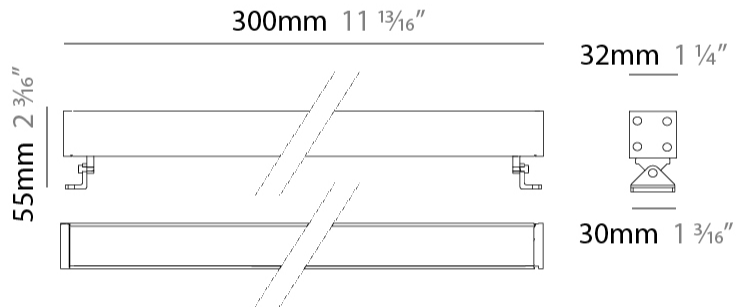

GENERAL

Series: Mini Corniche
Brand: Platek
Division: Exterior
Mounting Type: Surface
Mounting Location: Wall
Subcategory: Wallwash

PHYSICAL

Shape: Rectangle
Length (mm): 300
Length (in): 11 ¹³/₁₆
Width (mm): 32
Width (in): 1 ¹/₄
Extension (mm): 55
Extension (in): 2 ³/₁₆
Light Distribution: Adjustable / Direct
Weight (kg): 1.2
Weight (lbs): 2.6
Screws: A4 stainless steel
Diffuser: Clear tempered glass
Gasket: Gore-Tex valve to prevent condensation inside the fitting.
Fixture Finish: [BLK](#) / [WHI](#) / [GRY](#) / [COR](#) / [ANT](#) / [BRZ](#)
Fixture Material: Extruded Aluminum

ELECTRICAL

Lamp Type: LED
Input Wattage (W): 9.5 / 5.5 (Dif.)
Total Output Wattage (W): 9 / 5 (Dif.)
Driver Included: No
Driver Location: Remote
Driver Type: Constant Voltage - Universal
Driver Class: Class 2
Input Voltage (V): 120 - 277
Output Voltage (V): 24
Upon Request: (Not included - see components [IP65 or higher enclosure to be supplied by others]) 0-10Vdc dimming / Phase dimming / Non-dimming 120/277Vac

LED

Number of LEDs: 9
Color Temperature (°K): [3000](#) / [4000](#)
Max. Delivered Lumen (lm): 750 / 780
Nominal Lumen (lm): 1260 / 1305
CRI: >80 CRI
Lamp Life (hrs): 60000

OPTICAL

Optic°: [13](#) / [26](#) / [40](#) / [DIF](#) / [ELL](#)

RATINGS AND CERTIFICATIONS

Certified By: Certified for North American Standards
IP rating: IP65
IK Rating: IK07
Bug Rating: B1 U1 G0

PROJECT
TYPE
SPECIFIER
QUANTITY
DATE