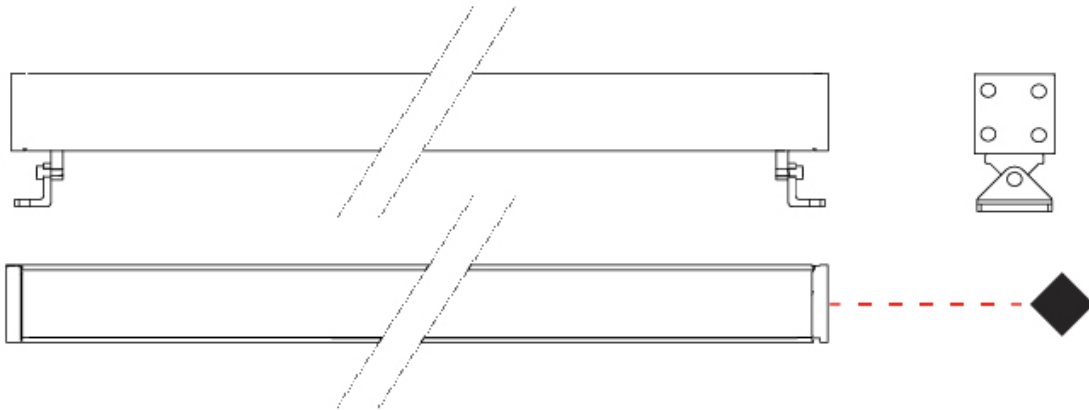

MINI CORNICHE SURFACE

E9W536-

PROJECT	_____
TYPE	_____
SPECIFIER	_____
QUANTITY	_____
DATE	_____

E