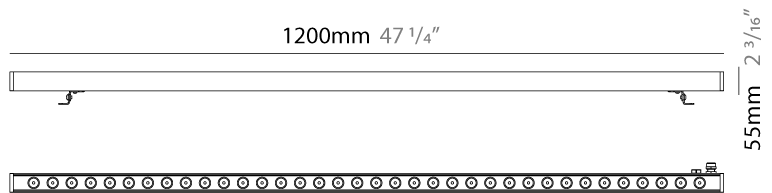

GENERAL

Series: Mini Corniche
Brand: Platek
Division: Exterior
Mounting Type: Surface
Mounting Location: Wall
Subcategory: Wallwash

PHYSICAL

Shape: Rectangle
Length (mm): 1200
Length (in): 47 1/4
Width (mm): 32
Width (in): 1 1/4
Height (mm): 32
Height (in): 1 1/4
Extension (mm): 55
Extension (in): 2 3/16
Light Distribution: Adjustable / Direct
Weight (kg): 2.5
Weight (lbs): 5.5
Screws: A4 stainless steel
Diffuser: Clear tempered glass
Gasket: Gore-Tex valve to prevent condensation inside the fitting.
Fixture Finish: [BLK / WHI / GRY / COR / ANT / BRZ](#)
Fixture Material: Extruded Aluminum

ELECTRICAL

Lamp Type: LED
Input Wattage (W): 40 / 21 (Dif)
Total Output Wattage (W): 36 / 20 (Dif)
Driver Included: No
Driver Location: Remote
Driver Type: Constant Voltage - 120 / 277Vac
Driver Class: Class 2
Input Voltage (V): 120 - 277
Output Voltage (V): 24
Upon Request: (Not included - see components [IP65 or higher enclosure to be supplied by others]) 0-10Vdc dimming / Phase dimming / Non-dimming 120/277Vac

LED

Number of LEDs: 36
Color Temperature (°K): [3000 / 4000](#)
Max. Delivered Lumen (lm): 3000 / 3120
Nominal Lumen (lm): 5040 / 5220
CRI: >80 CRI
Lamp Life (hrs): 60000

OPTICAL

Optic°: [13 / 26 / 40 / DIF / ELL](#)

RATINGS AND CERTIFICATIONS

Certified By: Certified for North American Standards
IP rating: IP65
IK Rating: IK07
Bug Rating: B3 U1 G1

PROJECT
TYPE
SPECIFIER
QUANTITY
DATE