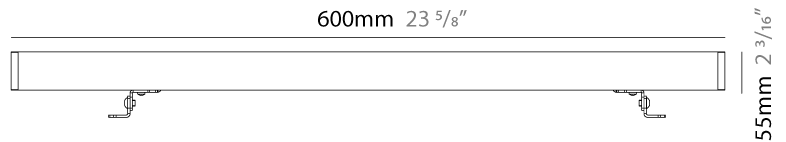

GENERAL

Series: Mini Corniche
Brand: Platek
Division: Exterior
Mounting Type: Surface
Mounting Location: Wall
Subcategory: Wallwash

PHYSICAL

Shape: Rectangle
Length (mm): 600
Length (in): 23 ⁵/₈"
Width (mm): 32
Width (in): 1 ¹/₄"
Height (mm): 32
Height (in): 1 ³/₁₆"
Extension (mm): 55
Extension (in): 2 ³/₁₆"
Light Distribution: Adjustable / Direct
Weight (kg): 1.8
Weight (lbs): 4.0
Screws: A4 stainless steel
Diffuser: Clear tempered glass
Gasket: Gore-Tex valve to prevent condensation inside the fitting.
Fixture Finish: BLK / WHI / GRY / COR / ANT / BRZ
Fixture Material: Extruded Aluminum

ELECTRICAL

Lamp Type: LED
Input Wattage (W): 18.5 / 10.5 (Dif.)
Total Output Wattage (W): 18 / 10 (Dif.)
Driver Included: No
Driver Location: Remote
Driver Type: Constant Voltage - 120 / 277Vac
Driver Class: Class 2
Input Voltage (V): 120 - 277
Output Voltage (V): 24
Upon Request: (Not included - see components [IP65 or higher enclosure to be supplied by others]) 0-10Vdc dimming / Phase dimming / Non-dimming 120/277Vac

LED

Number of LEDs: 18
Color Temperature (°K): 3000 / 4000
Max. Delivered Lumen (lm): 1500 / 1560
Nominal Lumen (lm): 2520 / 2610
CRI: >80 CRI
Lamp Life (hrs): 60000

OPTICAL

Optic°: 13 / 26 / 40 / DIF / ELL

RATINGS AND CERTIFICATIONS

Certified By: Certified for North American Standards
IP rating: IP65
IK Rating: IK07
Bug Rating: B2 U1 G0

PROJECT
TYPE
SPECIFIER
QUANTITY
DATE

32mm 1 ¹/₄ "

30mm 1 ³/₁₆ "