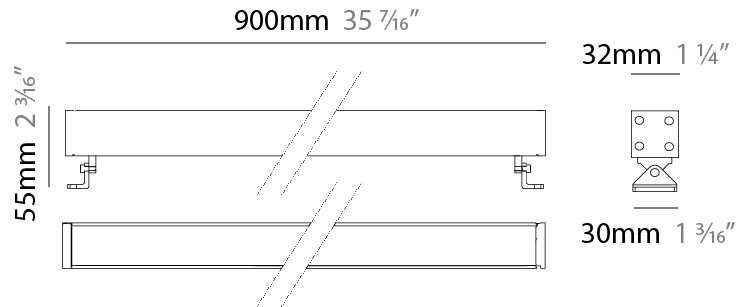

GENERAL

Series: Mini Corniche
Brand: Platek
Division: Exterior
Mounting Type: Surface
Mounting Location: Wall
Subcategory: Wallwash

PHYSICAL

Shape: Rectangle
Length (mm): 900
Length (in): 35 7/16
Width (mm): 32
Width (in): 1 1/4
Height (mm): 32
Height (in): 1 1/4
Extension (mm): 55
Extension (in): 2 3/16
Light Distribution: Adjustable / Direct
Weight (kg): 2.2
Weight (lbs): 4.8
Screws: A4 stainless steel
Diffuser: Clear tempered glass
Gasket: Gore-Tex valve to prevent condensation inside the fitting.
Fixture Finish: [BLK / WHI / GRY / COR / ANT / BRZ](#)
Fixture Material: Extruded Aluminum

ELECTRICAL

Lamp Type: LED
Input Wattage (W): 29 / 15.5 (Dif.)
Total Output Wattage (W): 27 / 15 (Dif.)
Driver Included: No
Driver Location: Remote
Driver Type: Constant Voltage - 120 / 277Vac
Driver Class: Class 2
Input Voltage (V): 120 - 277
Output Voltage (V): 24
Upon Request: (Not included - see components [IP65 or higher enclosure to be supplied by others]) 0-10Vdc dimming / Phase dimming / Non-dimming 120/277Vac

LED

Number of LEDs: 27
Color Temperature (°K): [3000 / 4000](#)
Max. Delivered Lumen (lm): 2260 / 2350
Nominal Lumen (lm): 3780 / 3915
CRI: >80 CRI
Lamp Life (hrs): 60000

OPTICAL

Optic°: [13 / 26 / 40 / DIF / ELL](#)

RATINGS AND CERTIFICATIONS

Certified By: Certified for North American Standards
IP rating: IP65
IK Rating: IK07
Bug Rating: B3 U1 G1

PROJECT
TYPE
SPECIFIER
QUANTITY
DATE