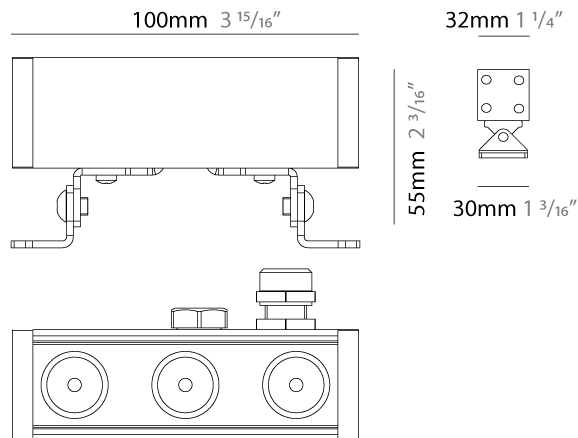

GENERAL

Series: Mini Corniche
Brand: Platek
Division: Exterior
Mounting Type: Surface
Mounting Location: Wall
Subcategory: Wallwash

PHYSICAL

Shape: Rectangle
Length (mm): 100
Length (in): 3 ¹⁵/₁₆
Width (mm): 32
Width (in): 1 ¹/₄
Height (mm): 32
Height (in): 1 ¹/₄
Extension (mm): 55
Extension (in): 2 ³/₁₆
Light Distribution: Adjustable / Direct
Weight (kg): 1.2
Weight (lbs): 2.6
Screws: A4 stainless steel
Diffuser: Clear tempered glass
Gasket: Gore-Tex valve to prevent condensation inside the fitting.
Fixture Finish: BLK / WHI / GRY / COR / ANT / BRZ
Fixture Material: Extruded Aluminum

ELECTRICAL

Lamp Type: LED
Input Wattage (W): 3.5 / 1.5 (Dif)
Total Output Wattage (W): 3 / 1 (Dif)
Driver Included: No
Driver Location: Remote
Driver Type: Constant Voltage - Universal
Driver Class: Class 2
Input Voltage (V): 120 - 277
Output Voltage (V): 24
Upon Request: (Not included - see components [IP65 or higher enclosure to be supplied by others]) 0-10Vdc dimming / Phase dimming / Non-dimming 120/277Vac

LED

Number of LEDs: 3
Color Temperature (°K): 3000 / 4000
Max. Delivered Lumen (lm): 250 / 260
Nominal Lumen (lm): 420 / 435
CRI: >80 CRI
Lamp Life (hrs): 60000

OPTICAL

Optic°: 13 / 26 / 40 / DIF / ELL

RATINGS AND CERTIFICATIONS

Certified By: Certified for North American Standards
IP rating: IP65
IK Rating: IK07
Bug Rating: B1 U1 G0

PROJECT
TYPE
SPECIFIER
QUANTITY
DATE