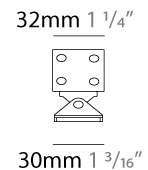

GENERAL

Series: Mini Corniche
Brand: Platek
Division: Exterior
Mounting Type: Surface
Mounting Location: Wall
Subcategory: Wallwash

PHYSICAL

Shape: Rectangle
Length (mm): 1200
Length (in): 47 1/4
Width (mm): 32
Width (in): 1 1/4
Height (mm): 32
Height (in): 1 1/4
Extension (mm): 55
Extension (in): 2 3/16
Light Distribution: Adjustable / Direct
Weight (kg): 2.5
Weight (lbs): 5.5
Screws: A4 stainless steel
Diffuser: Clear tempered glass
Gasket: Gore-Tex valve to prevent condensation inside the fitting.
Fixture Finish: [BLK / WHI / GRY / COR / ANT / BRZ](#)
Fixture Material: Extruded Aluminum

ELECTRICAL

Lamp Type: LED
Input Wattage (W): 40 / 21 (Dif)
Total Output Wattage (W): 36 / 20 (Dif)
Driver Included: No
Driver Location: Remote
Driver Type: Constant Voltage - 120 / 277Vac
Driver Class: Class 2
Input Voltage (V): 120 - 277
Output Voltage (V): 24
Upon Request: (Not included - see components [IP65 or higher enclosure to be supplied by others]) 0-10Vdc dimming / Phase dimming / Non-dimming 120/277Vac

LED

Number of LEDs: 36
Color Temperature (°K): [3000 / 4000](#)
Max. Delivered Lumen (lm): 3000 / 3120
Nominal Lumen (lm): 5040 / 5220
CRI: >80 CRI
Lamp Life (hrs): 60000

OPTICAL

Optic°: [13 / 26 / 40 / DIF / ELL](#)

RATINGS AND CERTIFICATIONS

Certified By: Certified for North American Standards
IP rating: IP65
IK Rating: IK07
Bug Rating: B3 U1 G1

PROJECT
TYPE
SPECIFIER
QUANTITY
DATE